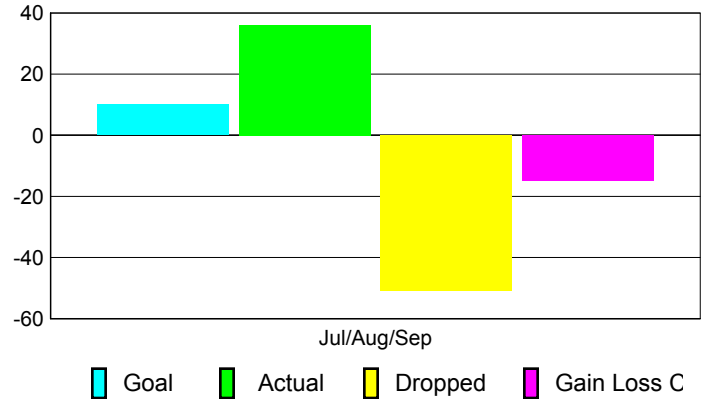

Membership Results 2010-2011

Goal, New, Dropped, Gain/Loss